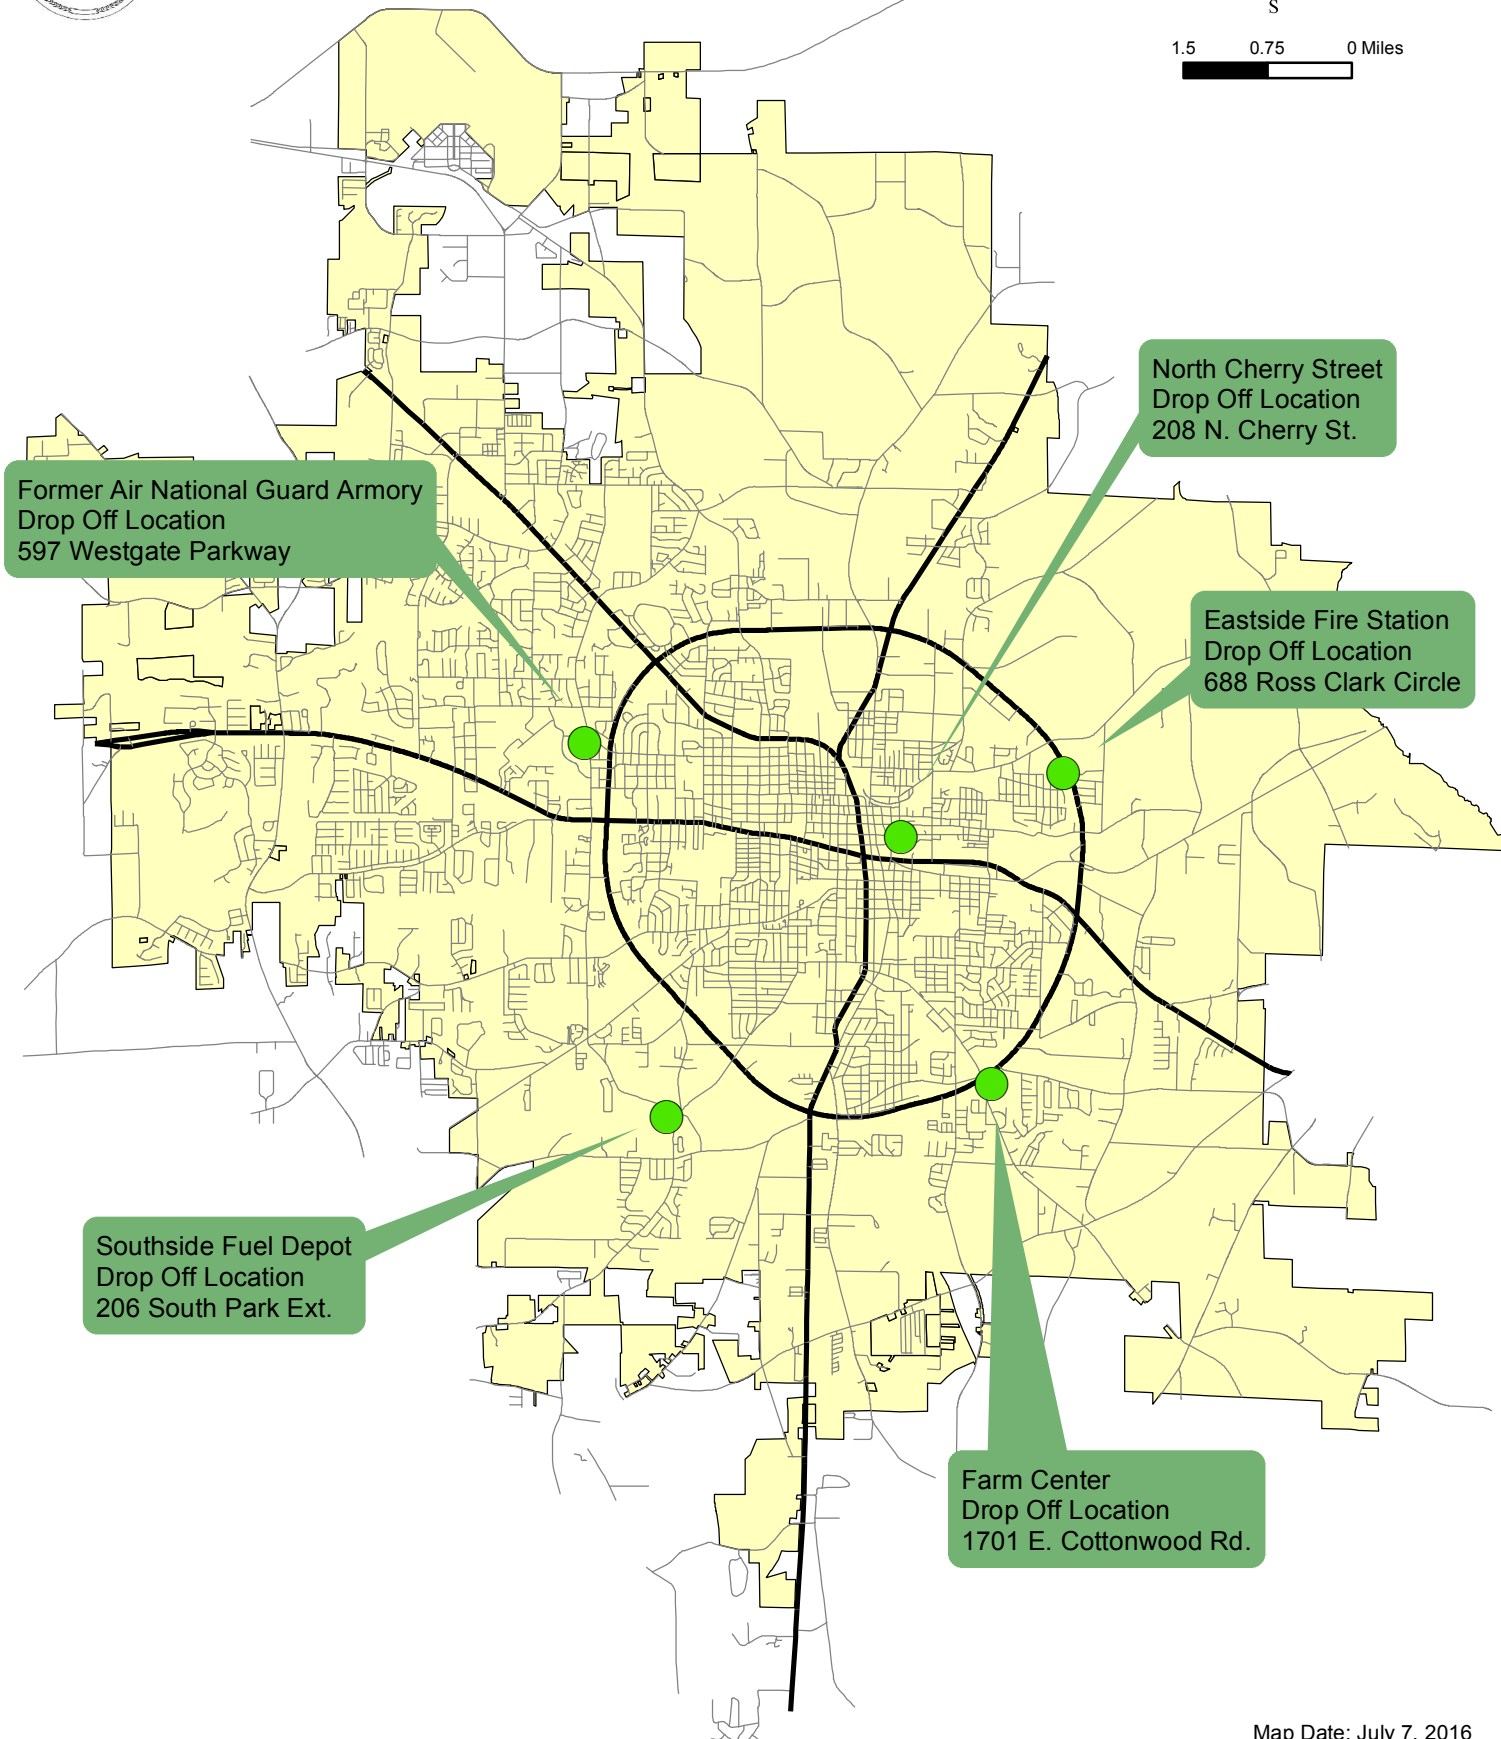

Recycle Drop Off Locations City of Dothan

1.5 0.75 0 Miles

Former Air National Guard Armory
Drop Off Location
597 Westgate Parkway

North Cherry Street
Drop Off Location
208 N. Cherry St.

Eastside Fire Station
Drop Off Location
688 Ross Clark Circle

Southside Fuel Depot
Drop Off Location
206 South Park Ext.

Farm Center
Drop Off Location
1701 E. Cottonwood Rd.